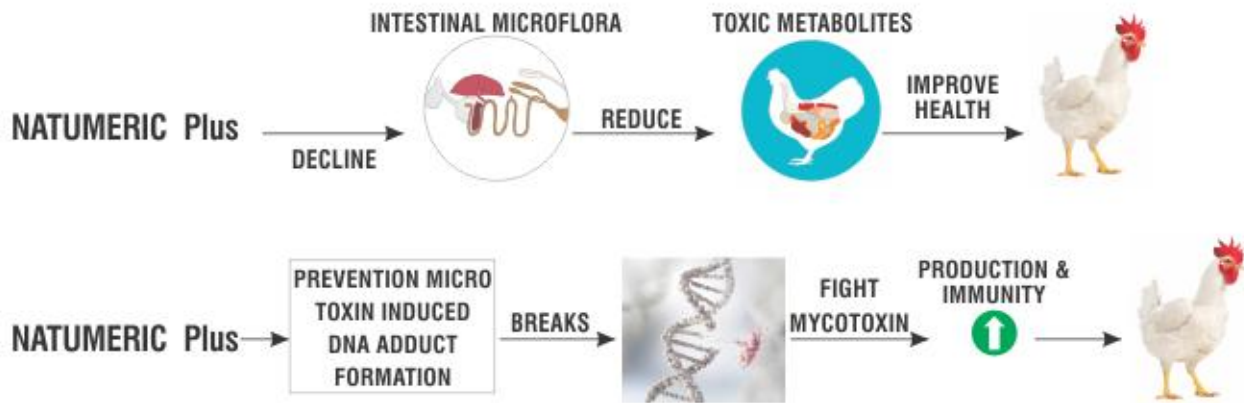

## Medicinally active compounds:

	Active compounds	Action
<b>Turmeric oil</b>	Curcumin, Curcuminoid, Demethoxycurcumin	Growth performance, immunomodulator, feed additives, anti-inflammatory, antiseptic, reducing mortality due to ascites, and antioxidant
<b>Ginger Extract</b>	Camphene, Neral	Growth promoting, antioxidant, immunomodulator and antimicrobial
<b>Pepper Extract</b>	Piperine, $\alpha$ -pinene, $\beta$ -pinene, $\delta$ -3-carene, Sabinene, Limonene	Antimicrobial activity, antioxidant, mutagenic & carcinogenic, improve appetite, inhibits lipopolysaccharides induced inflammatory response, cure cold cough, analgesic
<b>Cinnamon Extract</b>	Cinnamaldehyde, eugenol	Immunomodulator, growth promoter, natural antibiotic, antioxidant and antimicrobial

## Benefits:

- ✓ It replace antibiotic (CTC, Tylan etc) in feed.
- ✓ Curcumin stimulates the digestive system by promoting the intestinal lipase, maltase, and sucrose activities as well as the secretion of pancreatic amylase, lipase, chymotrypsin, and trypsin.
- ✓ Improves performance and nutrient utilization.
- ✓ Enhancing efficiency of immune system
- ✓ Prevents bacterial infections and helps to achieve extra growth.
- ✓ Reducing incidence of diarrhea & lowering mortality rate
- ✓ Reducing environmental pollution
- ✓ Maintain the liver health of birds

## MOA:

- It also helpful in reduction in oxidative stress and increase in antioxidant activity in various tissues and thus improve health